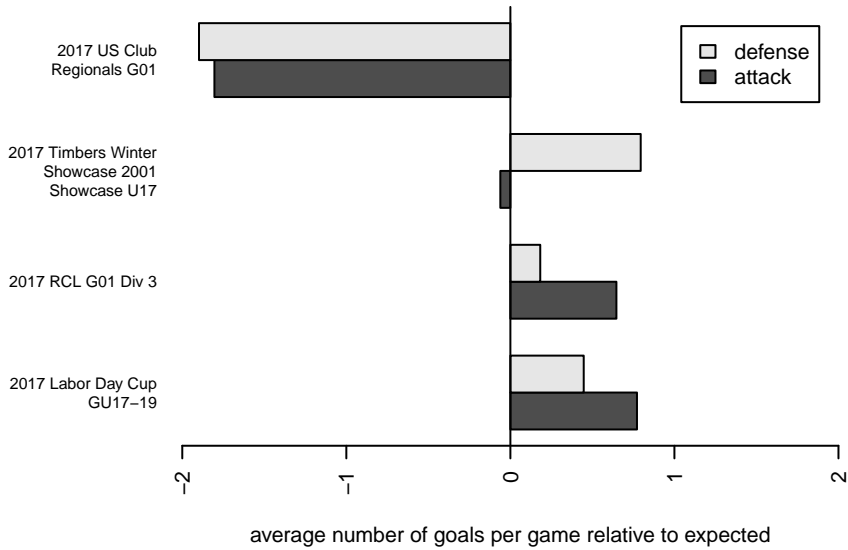

Performance relative to 13 month average