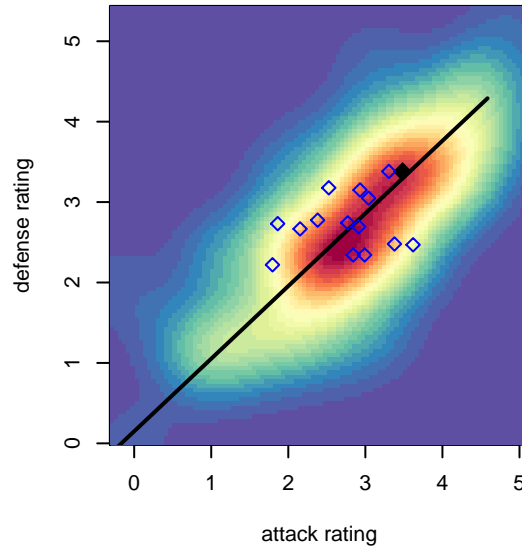

**attack and defense rating
relative to others at age
and all opponents in last 13 months**