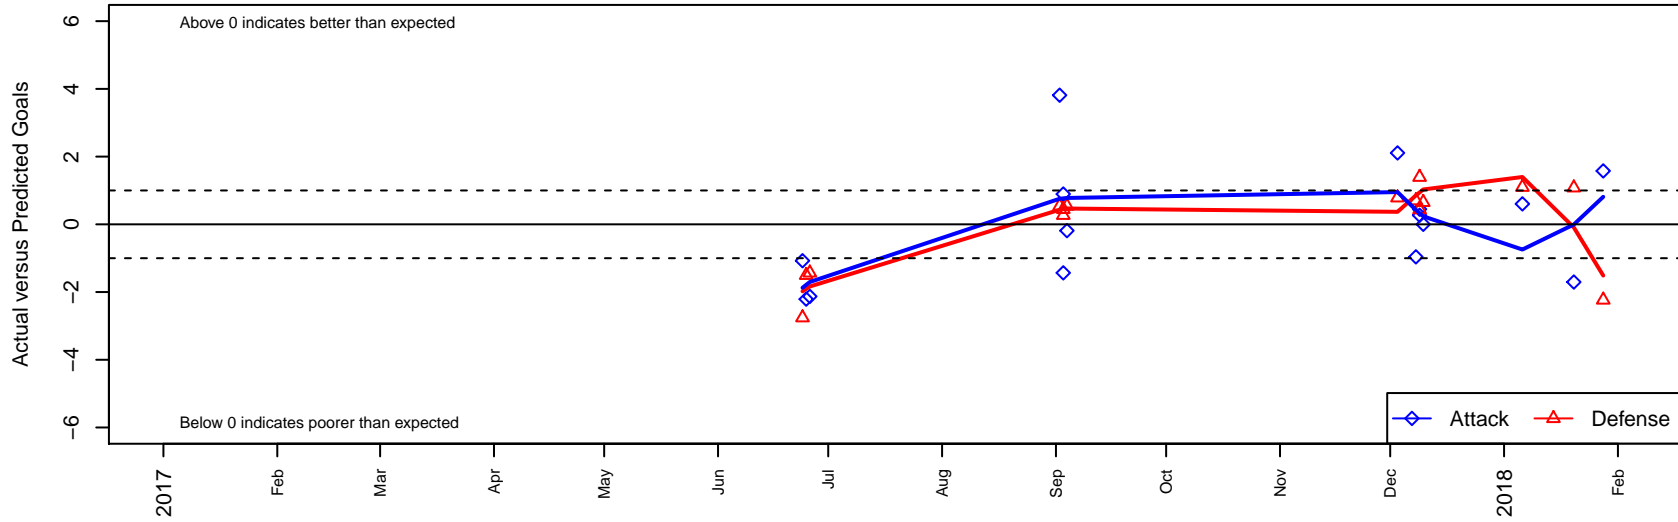

Kitsap Alliance Red G01

Westsound FC
 Silverdale, WA
 G01 total strength=1790
 attack=32.54 defense=29.33
 fall league = RCL G01 Div 3
 notes= Skinner 2015

alt names used:

Venues played:
 2017 US Club Regionals G01
 2017 Labor Day Cup GU17-19
 2017 RCL G01 Div 3
 2017 Timbers Winter Showcase 2001 Showcas

Kitsap Alliance Red G01
 Dots are actual minus expected GF (blue circles) and GA (red triangles).
 Blue line is smoothed change in attack strength. Red is smoothed change in defense strength.

**attack and defense variance (black dot)
relative to other teams
and top 10 in region**