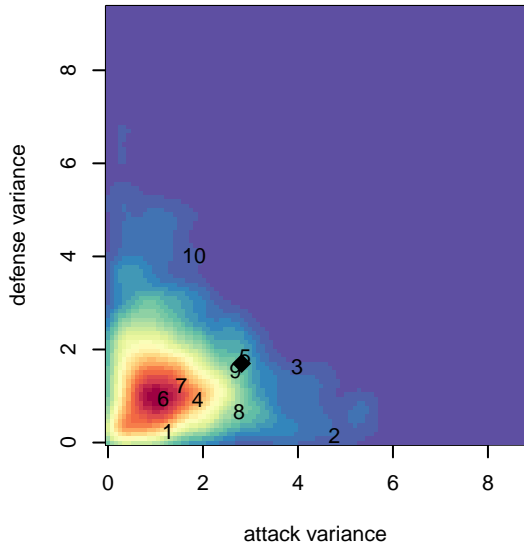

Kitsap Alliance Red G01

Westsound FC
 Silverdale, WA
 G01 total strength=1790
 attack=32.54 defense=29.33
 fall league = RCL G01 Div 3
 notes= Skinner 2015

alt names used:

Venues played:
 2017 US Club Regionals G01
 2017 Labor Day Cup GU17-19
 2017 RCL G01 Div 3
 2017 Timbers Winter Showcase 2001 Showcas

Kitsap Alliance Red G01
 Dots are actual minus expected GF (blue circles) and GA (red triangles).
 Blue line is smoothed change in attack strength. Red is smoothed change in defense strength.

**attack and defense variance (black dot)
relative to other teams
and top 10 in region**