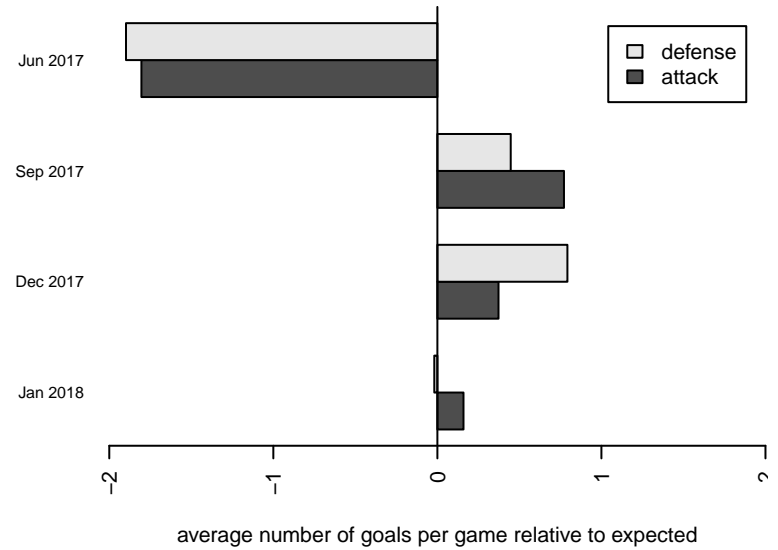

Kitsap Alliance Red G01
 Dots are actual minus expected GF (blue circles) and GA (red triangles).
 Blue line is smoothed change in attack strength. Red is smoothed change in defense strength.

**attack and defense variance (black dot)
relative to other teams
and top 10 in region**

**attack and defense rating
relative to others at age
and all opponents in last 13 months**

Performance relative to 13 month average

Performance relative to 13 month average

date	home		away		venue	pred.home	pred.away
2018-01-28	Kitsap Alliance Red G01	3	WPFC White G01	3	2017 RCL G01 Div 3	1.42	0.77
2018-01-20	GS Surf B G01	0	Kitsap Alliance Red G01	1	2017 RCL G01 Div 3	1.08	2.70
2018-01-06	NW United Black G01	0	Kitsap Alliance Red G01	2	2017 RCL G01 Div 3	1.10	1.40
2017-12-10	FC Portland White G01	0	Kitsap Alliance Red G01	2	2017 Timbers Winter Showcase 2001 Showca	0.65	2.00
2017-12-09	Kitsap Alliance Red G01	3	Crossfire OR White G01	0	2017 Timbers Winter Showcase 2001 Showca	2.55	1.39
2017-12-09	Kitsap Alliance Red G01	2	Washington Timbers Red 1 G01	0	2017 Timbers Winter Showcase 2001 Showca	1.73	0.43
2017-12-08	Crossfire OR Red G01	0	Kitsap Alliance Red G01	2	2017 Timbers Winter Showcase 2001 Showca	0.70	2.96
2017-12-03	Kitsap Alliance Red G01	4	Blackhills FC Black G01	0	2017 RCL G01 Div 3	1.89	0.78
2017-09-04	Kitsap Alliance Red G01	1	MRFC White G99	0	2017 Labor Day Cup GU17-19	1.19	0.54
2017-09-03	Tracyton Force G99	0	Kitsap Alliance Red G01	2	2017 Labor Day Cup GU17-19	0.27	3.43
2017-09-03	Abbotsford SA G99	0	Kitsap Alliance Red G01	3	2017 Labor Day Cup GU17-19	0.44	2.11
2017-09-02	Kitsap Alliance Red G01	5	MRFC White G99	0	2017 Labor Day Cup GU17-19	1.19	0.54
2017-06-26	Spokane Foxes Premier G01	3	Kitsap Alliance Red G01	0	2017 US Club Regionals G01	1.57	2.13
2017-06-25	Kitsap Alliance Red G01	0	FPSC Fury Black G01	2	2017 US Club Regionals G01	2.21	0.50
2017-06-24	NPSA Titans Navy G01	4	Kitsap Alliance Red G01	0	2017 US Club Regionals G01	1.24	1.07