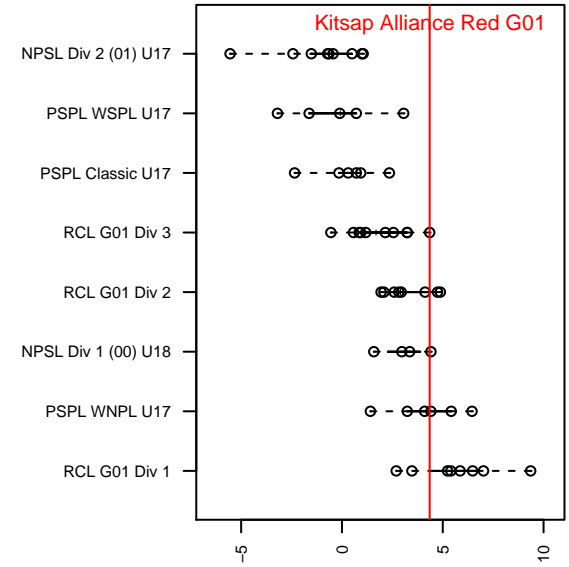

**attack and defense rating
relative to others at age
and all opponents in last 13 months**